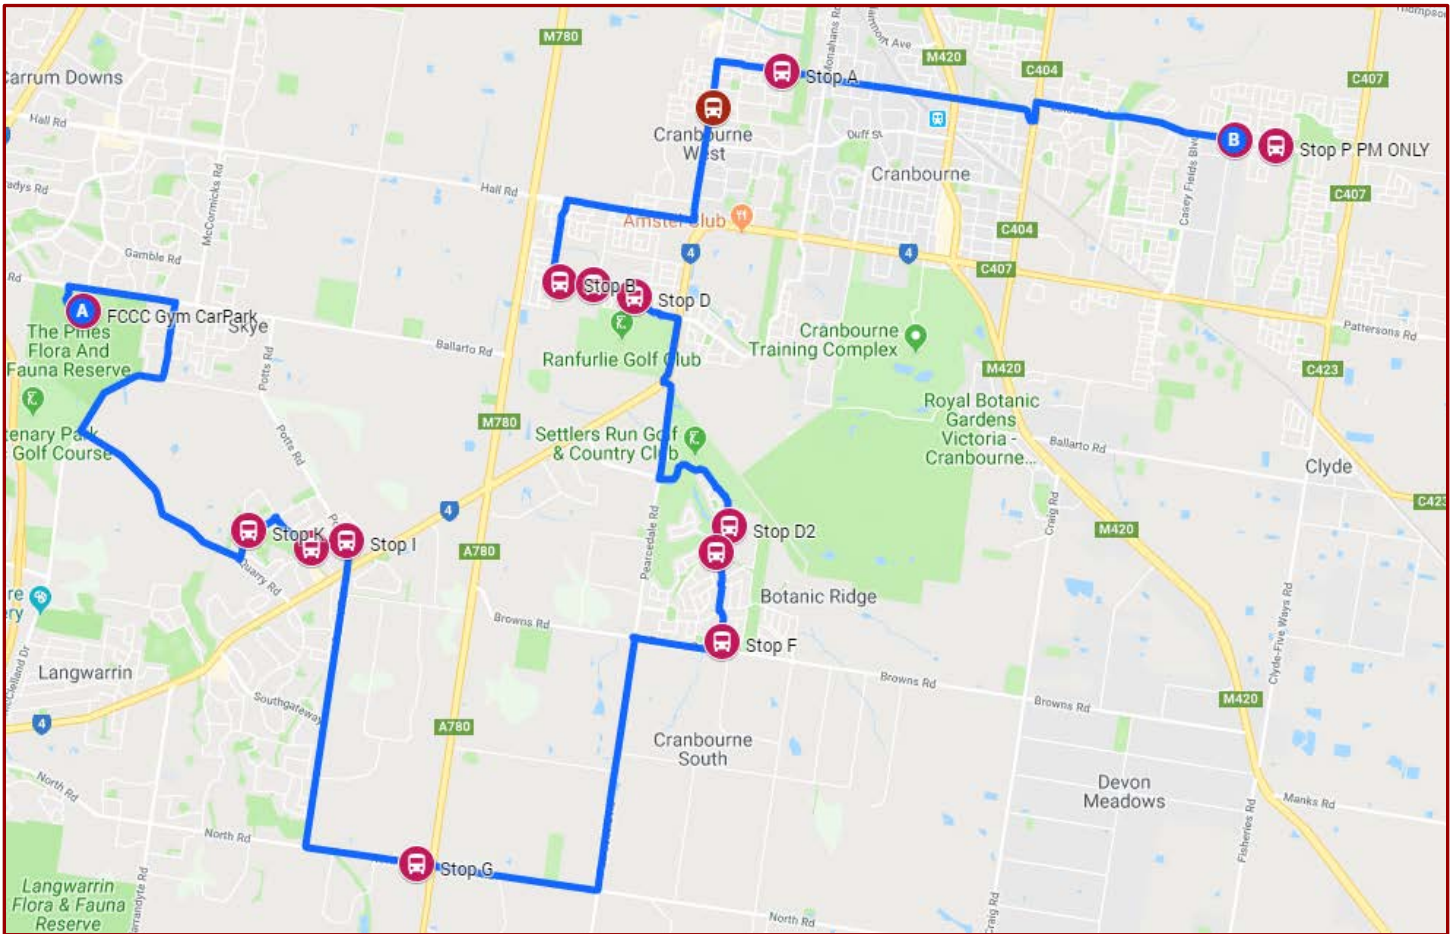

## Cranbourne / Botanic Ridge AM /PM Bus Route

## AM Timetable

Map Reference (see attached)	Time	Location
A	7.30am	Met Stop: Linsell Boulevard & bushranger Blvd
A1	7.40am	Met Stop: Central Parkway, Cranbourne West (near No.41)
A2	7.43am	Met Stop: 120 Evans Rd
B	7.48am	Met Stop: Cnr Atlas Dve & Everlasting Dve
C	7.50am	Met Stop: Everlasting Dve (near Bradman Dve)
D	7.51am	Met Stop: Everlasting Dve (near Spearwood Dve)
D2	7.57am	Met Stop: Settlers Run (near Sparks Crt)
E	7.59am	Met Stop: Settlers Run (near Finlow Street)
F	8.02am	Settlers Run Cnr Settlers (near Kendon Street)
G	8.10am	468 North Road, Langwarrin
I	8.20am	Met Stop: Potts Road (near Granite Dr)
J	8.23am	Met Stop: Cotoneaster Way (near Granite Dr)
K	8.26am	22 Lexton Drive (near Gum Nut Dr)
Arrive FCCC	8.35am	Gym Carpark

## PM Timetable

Map Reference	Time	Location
Depart FCCC	3.30pm	Gym Carpark
K	3.39pm	Lexton Drive
J	3.42pm	Cotoneaster Way (Met stop)
I	3.45pm	Met Stop: Potts Road (near Granite Dr)
G	3.57pm	468 North Road, Langwarrin
F	4.06pm	Settlers Run Cnr Settlers (near Kendon Street)
E	4.12pm	Met Stop: Settlers Run (near Finlow Street)
D2	4.14pm	Met Stop: Settlers Run (near Sparks Crt)
D	4.20pm	Met Stop: Everlasting Dve (near Spearwood Dve)
C	4.21pm	Met Stop: Everlasting Dve (near Bradman Dve)
B	4.23pm	Met Stop: Cnr Atlas Dve & Everlasting Dve
A2	4.27pm	Met Stop: 120 Evans Rd
A	4.30pm	Met Stop: Central Parkway, Cranbourne West (near No.41)
O	4.40pm	Met Stop: Linsell Blvd (near Bushranger Blvd Cranbourne East)
P	4.43pm	Met Stop: Linsell Blvd (btw Goulburn St. & Tomey St)