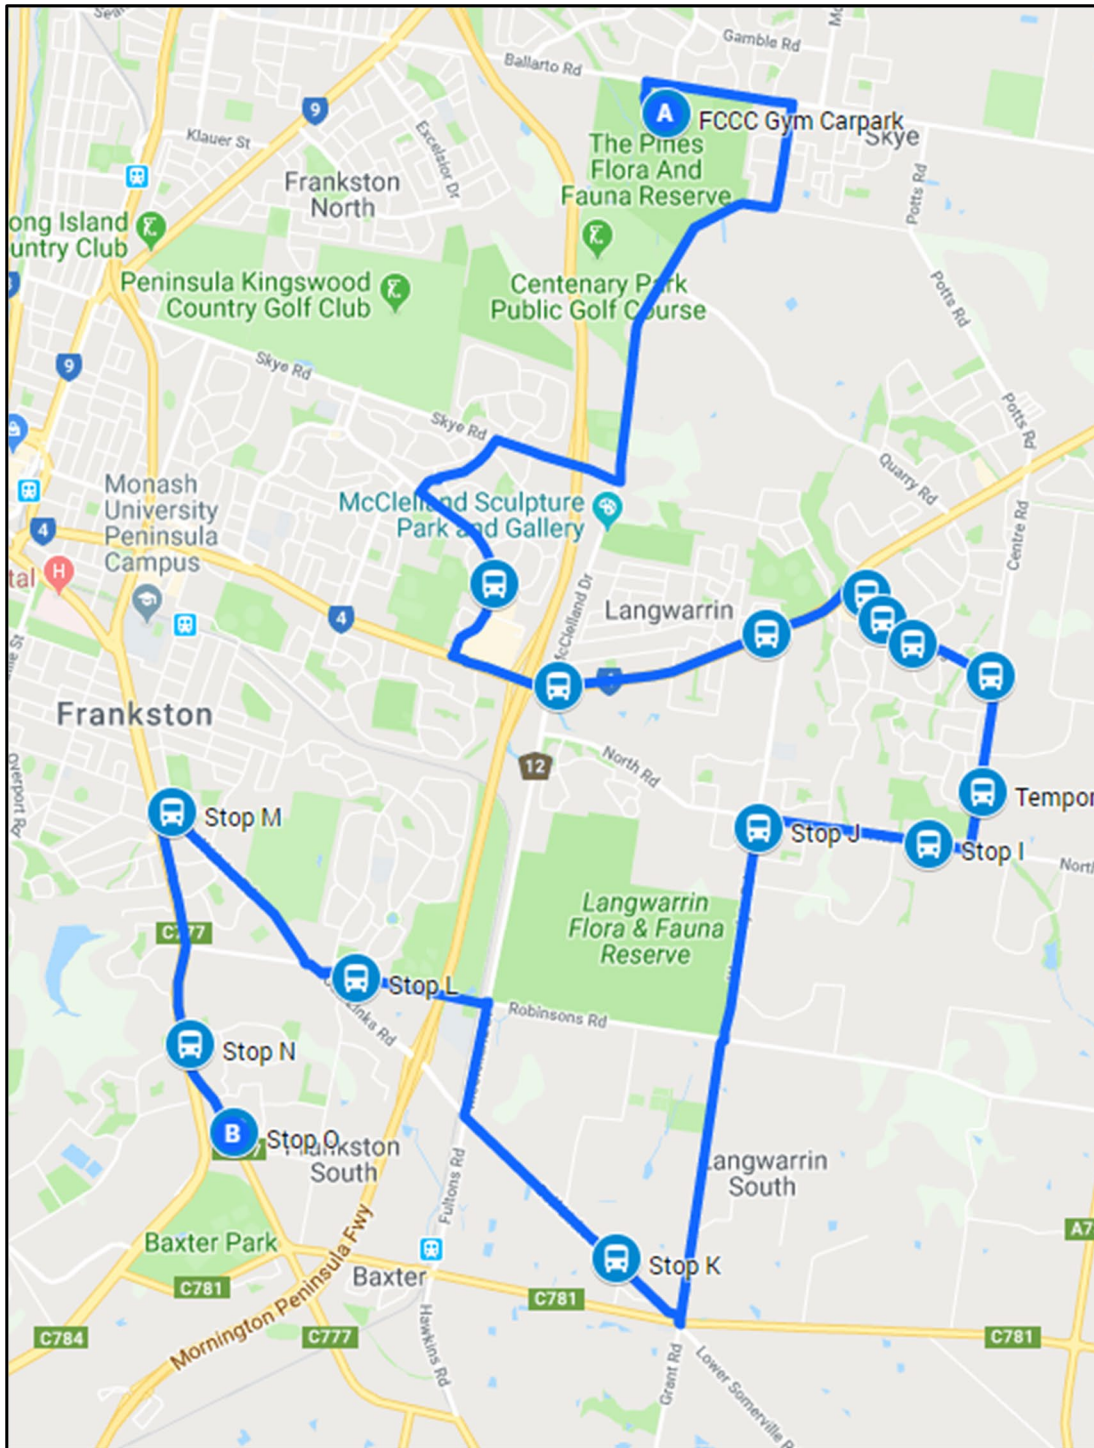

FLINDERS
CHRISTIAN COMMUNITY COLLEGE

Hope & Purpose through Christian Education

Frankston South / Langwarrin PM Bus Route

Map Reference	Time	Location
A	3.30pm	FCCC Gym Carpark
B	3.45pm	Met Stop: Karingal Drive (near Naranga Cres)
C	3.50pm	Met Stop: Cnr Cranbourne-Frankston Road and McClelland Dr
D	3.52pm	Met Stop: Cranbourne-Frankston Road (near Warrandyte Road)
E	3.54pm	Met Stop: 9 Southgateway (near Jackson Dr)
F	3.55pm	Met Stop: 37 Southgateway (btw Peninsula Cres and Jackson Dve)
G	3.56pm	Met Stop: Southgateway (near Hornsby Drv)
H	3.57pm	Met Stop: Southgateway (near Centre Rd)
Temporary	3.59pm	Cnr Centre Rd. and Timmaron Ct
I	4.01pm	314 North Road
J	4.03pm	Met Stop: Warrandyte Rd (btw North Rd and Norwarran Way)
K	4.10pm	Golf Links Rd, near Garden Brae Ct.
L	4.15pm	Met Stop: Robinsons Rd. (outside Connect Church)
M	4.19pm	Met Stop: Golf Links Rd. (outside McDonalds)
N	4.25pm	Met Stop: Mooroduc Hwy (near Woodside Ave)
O	4.30pm	Met Stop: Frankston Flinders Rd. (near Kara St)