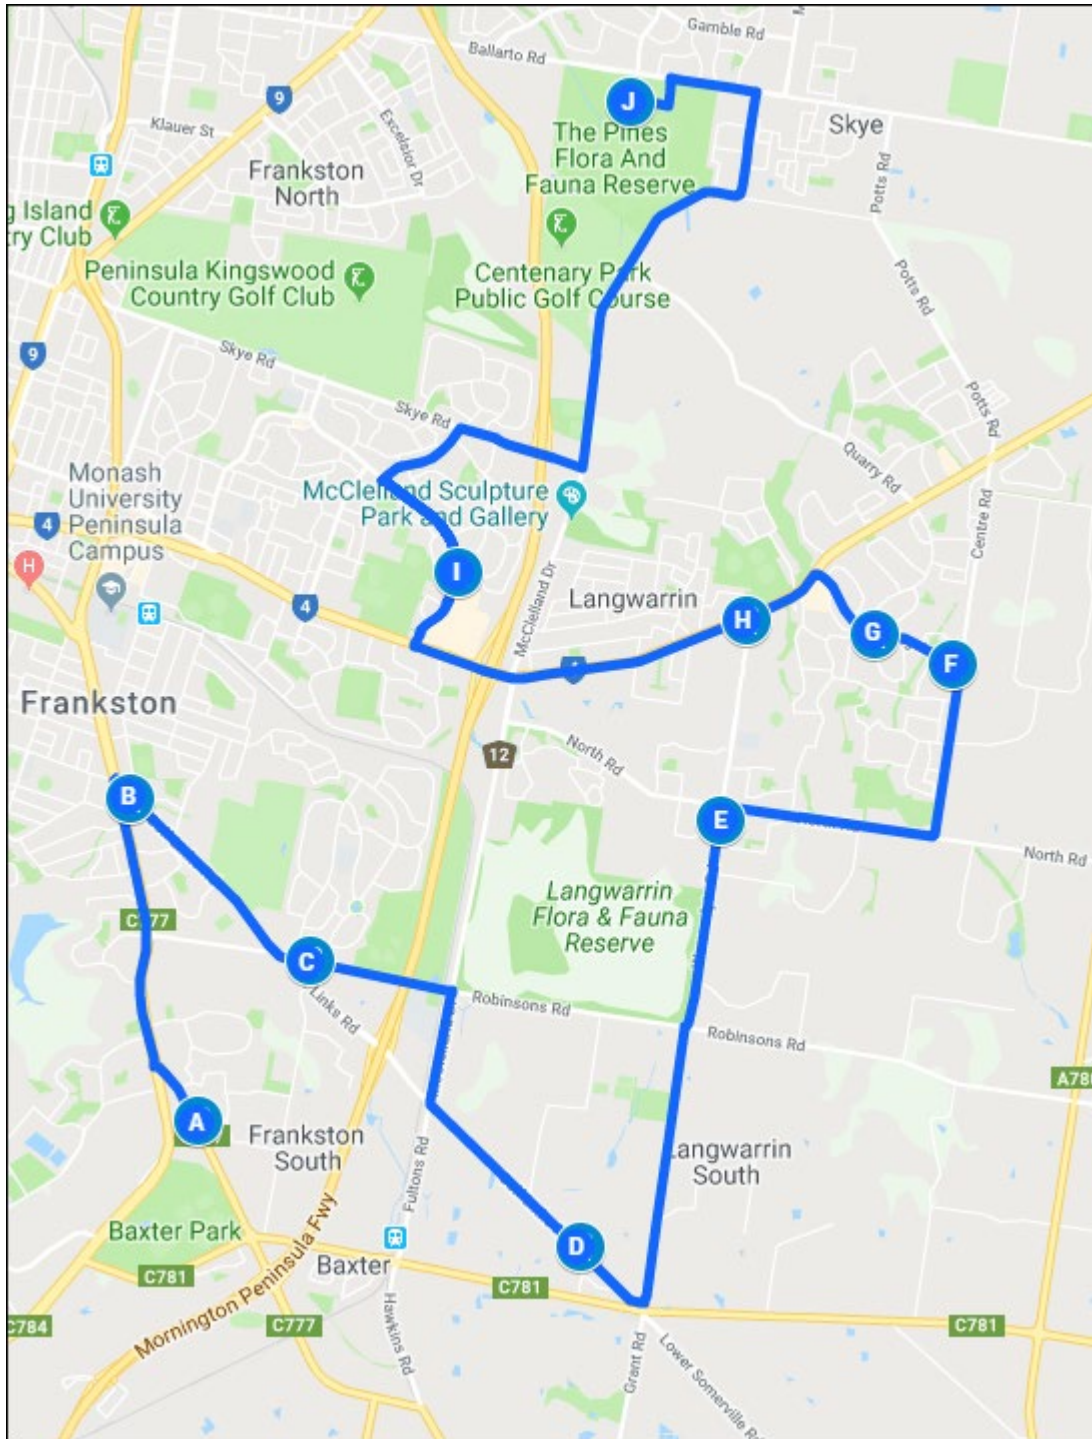

FLINDERS
CHRISTIAN COMMUNITY COLLEGE

Hope & Purpose through Christian Education

Frankston Sth / Langwarrin AM Bus Route

Map Reference (see attached)	Time	Location
A	7.40am	Met Stop: Frankston Flinders Rd. near Kara St
B	7.50am	Met Stop: Golf Links Rd (opposite McDonalds)
C	7.52am	Met Stop: Robinsons Rd. (outside Connect Church)
D	8.00am	Golf Links Rd, near Garden Brae Ct.
E	8.08am	Met stop: Warrandyte Rd (before shops)
F	8.15am	Met Stop Southgateway (near Centre Rd)
G	8.18am	Met Stop: Southgateway (near Hornsby Drive)
H	8.20am	Met Stop: Cranbourne-Frankston Rd. (before retirement village)
I	8.28am	Met Stop: Karingal Drive (before Naranga Cres)
J	8.40am	FCCC Gym Carpark