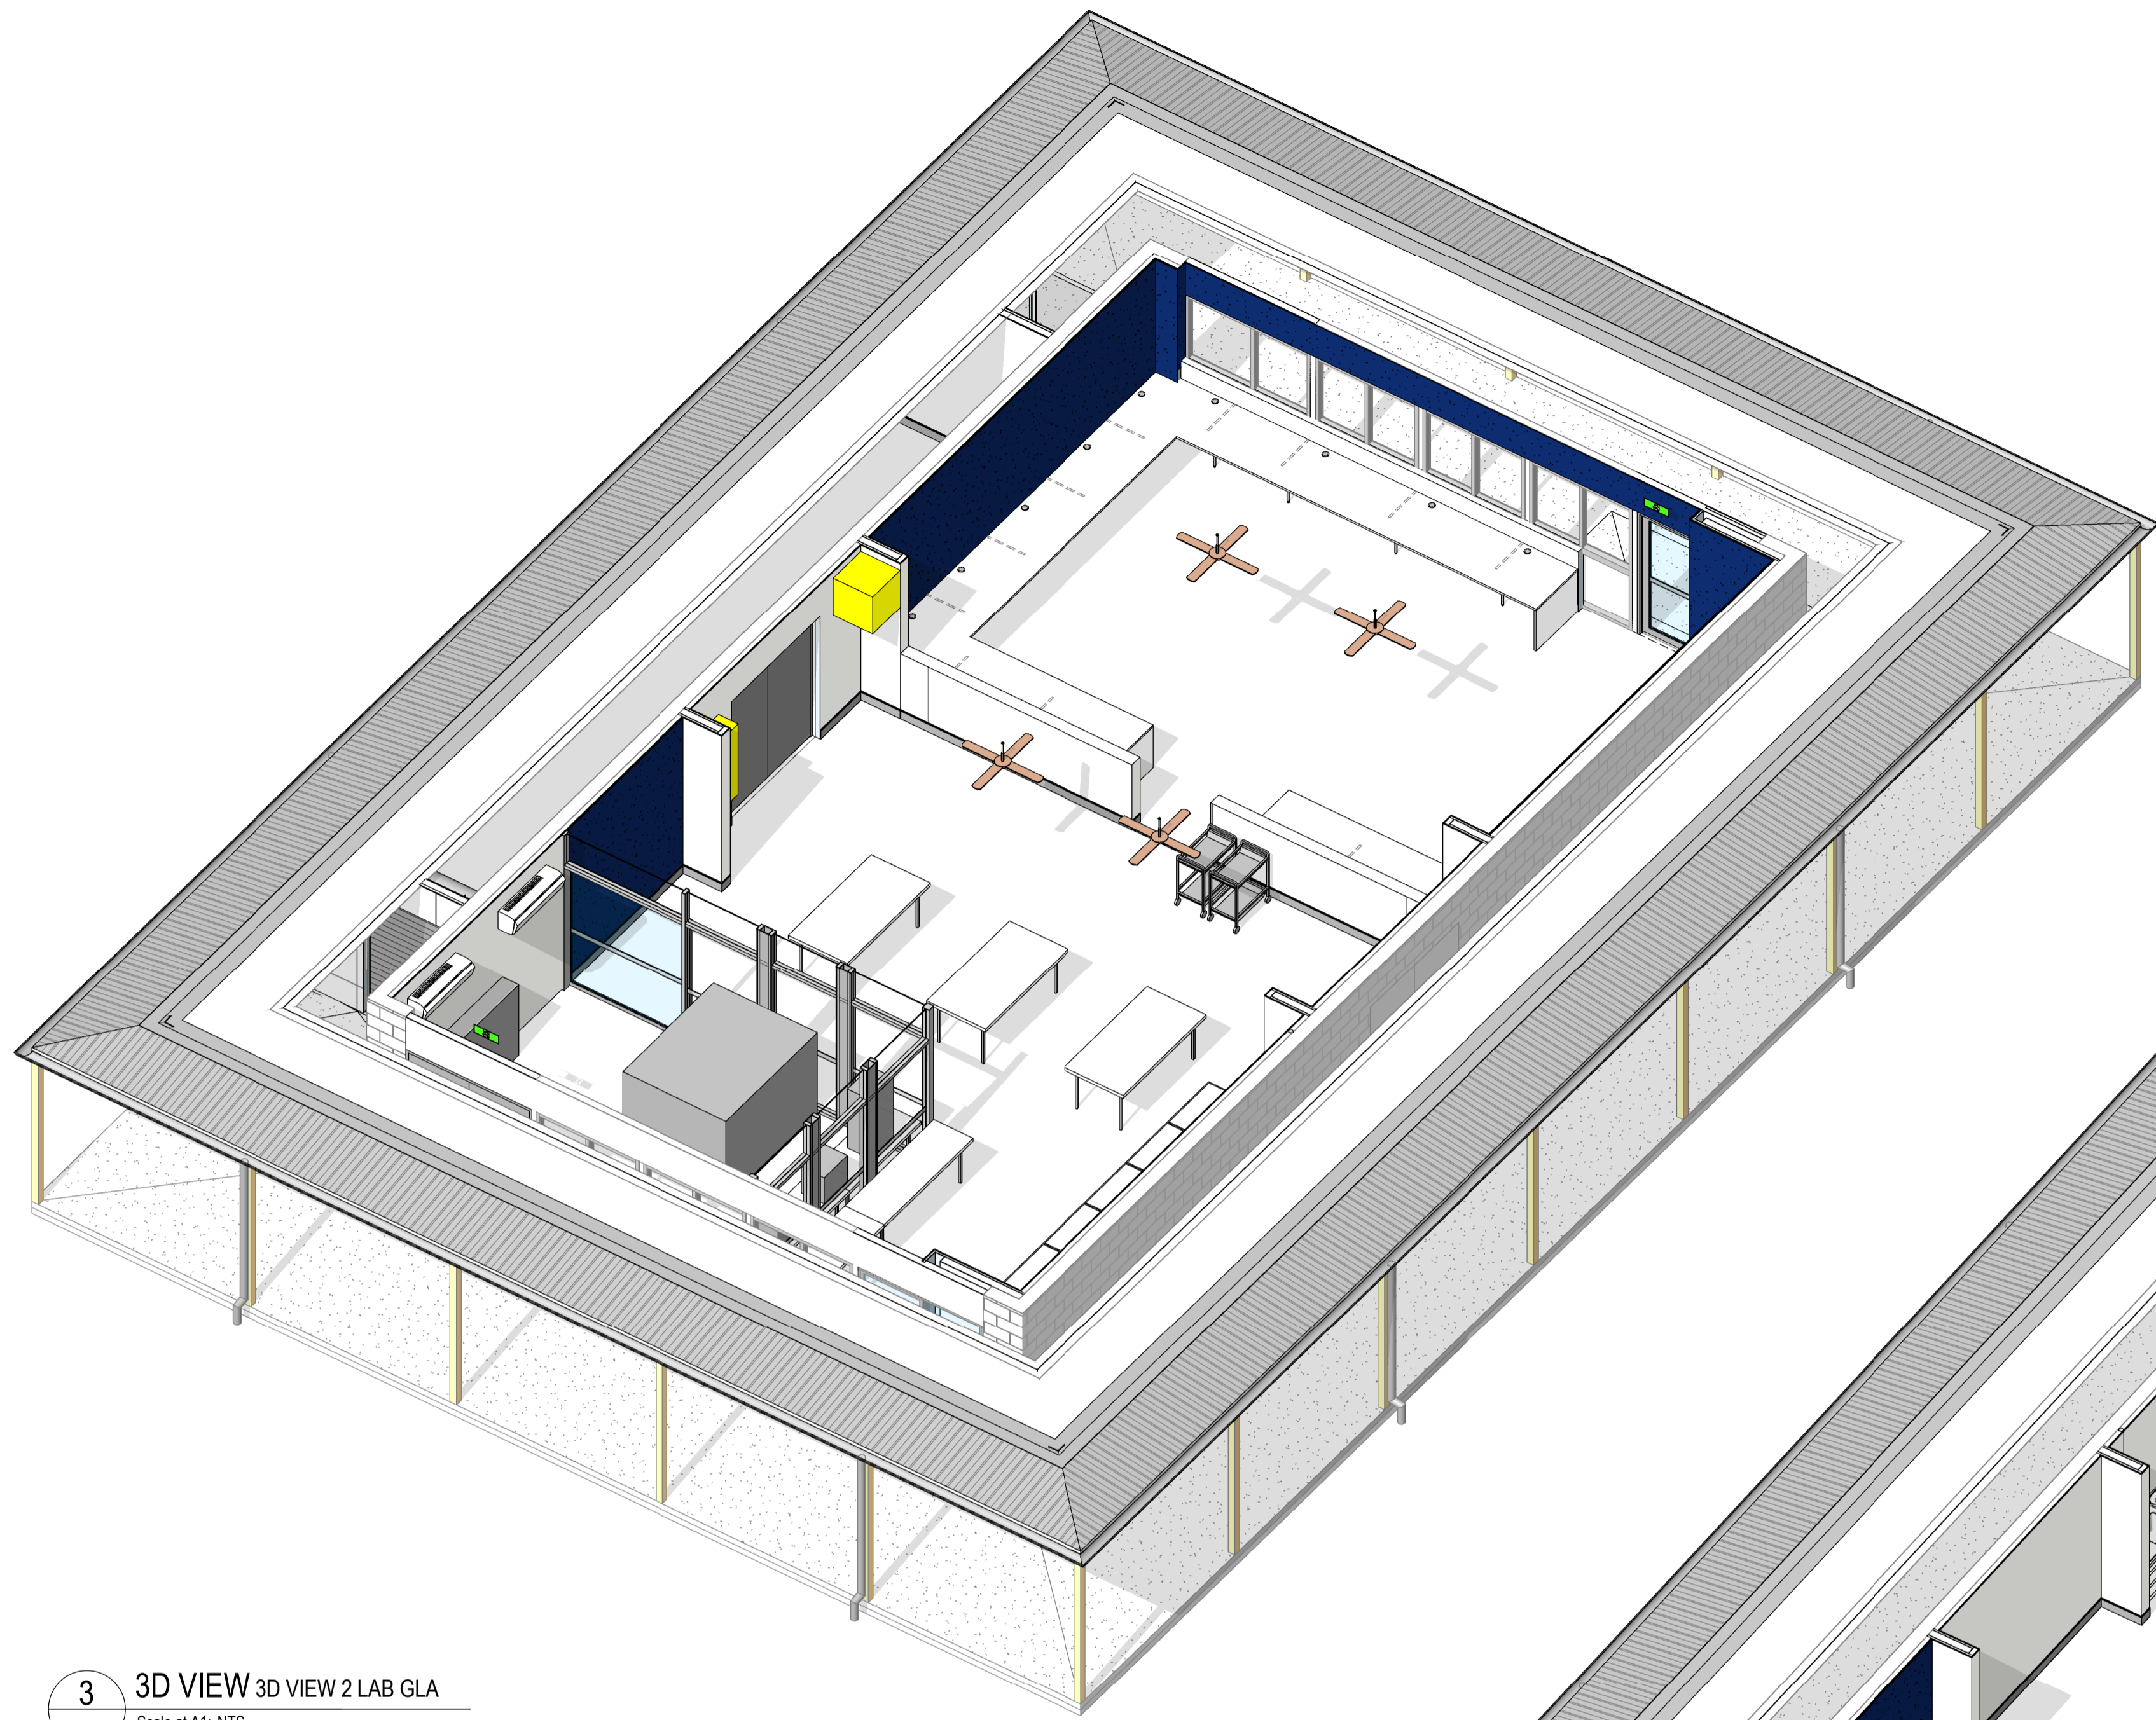

AMD	SUBJECT	INT	DATE
1	ISSUE FOR CONSTRUCTION, QA DOCUMENT REVIEW	NT/SS	24.01.19

3 3D VIEW 3D VIEW 2 LAB GLA
Scale at A1: NTS