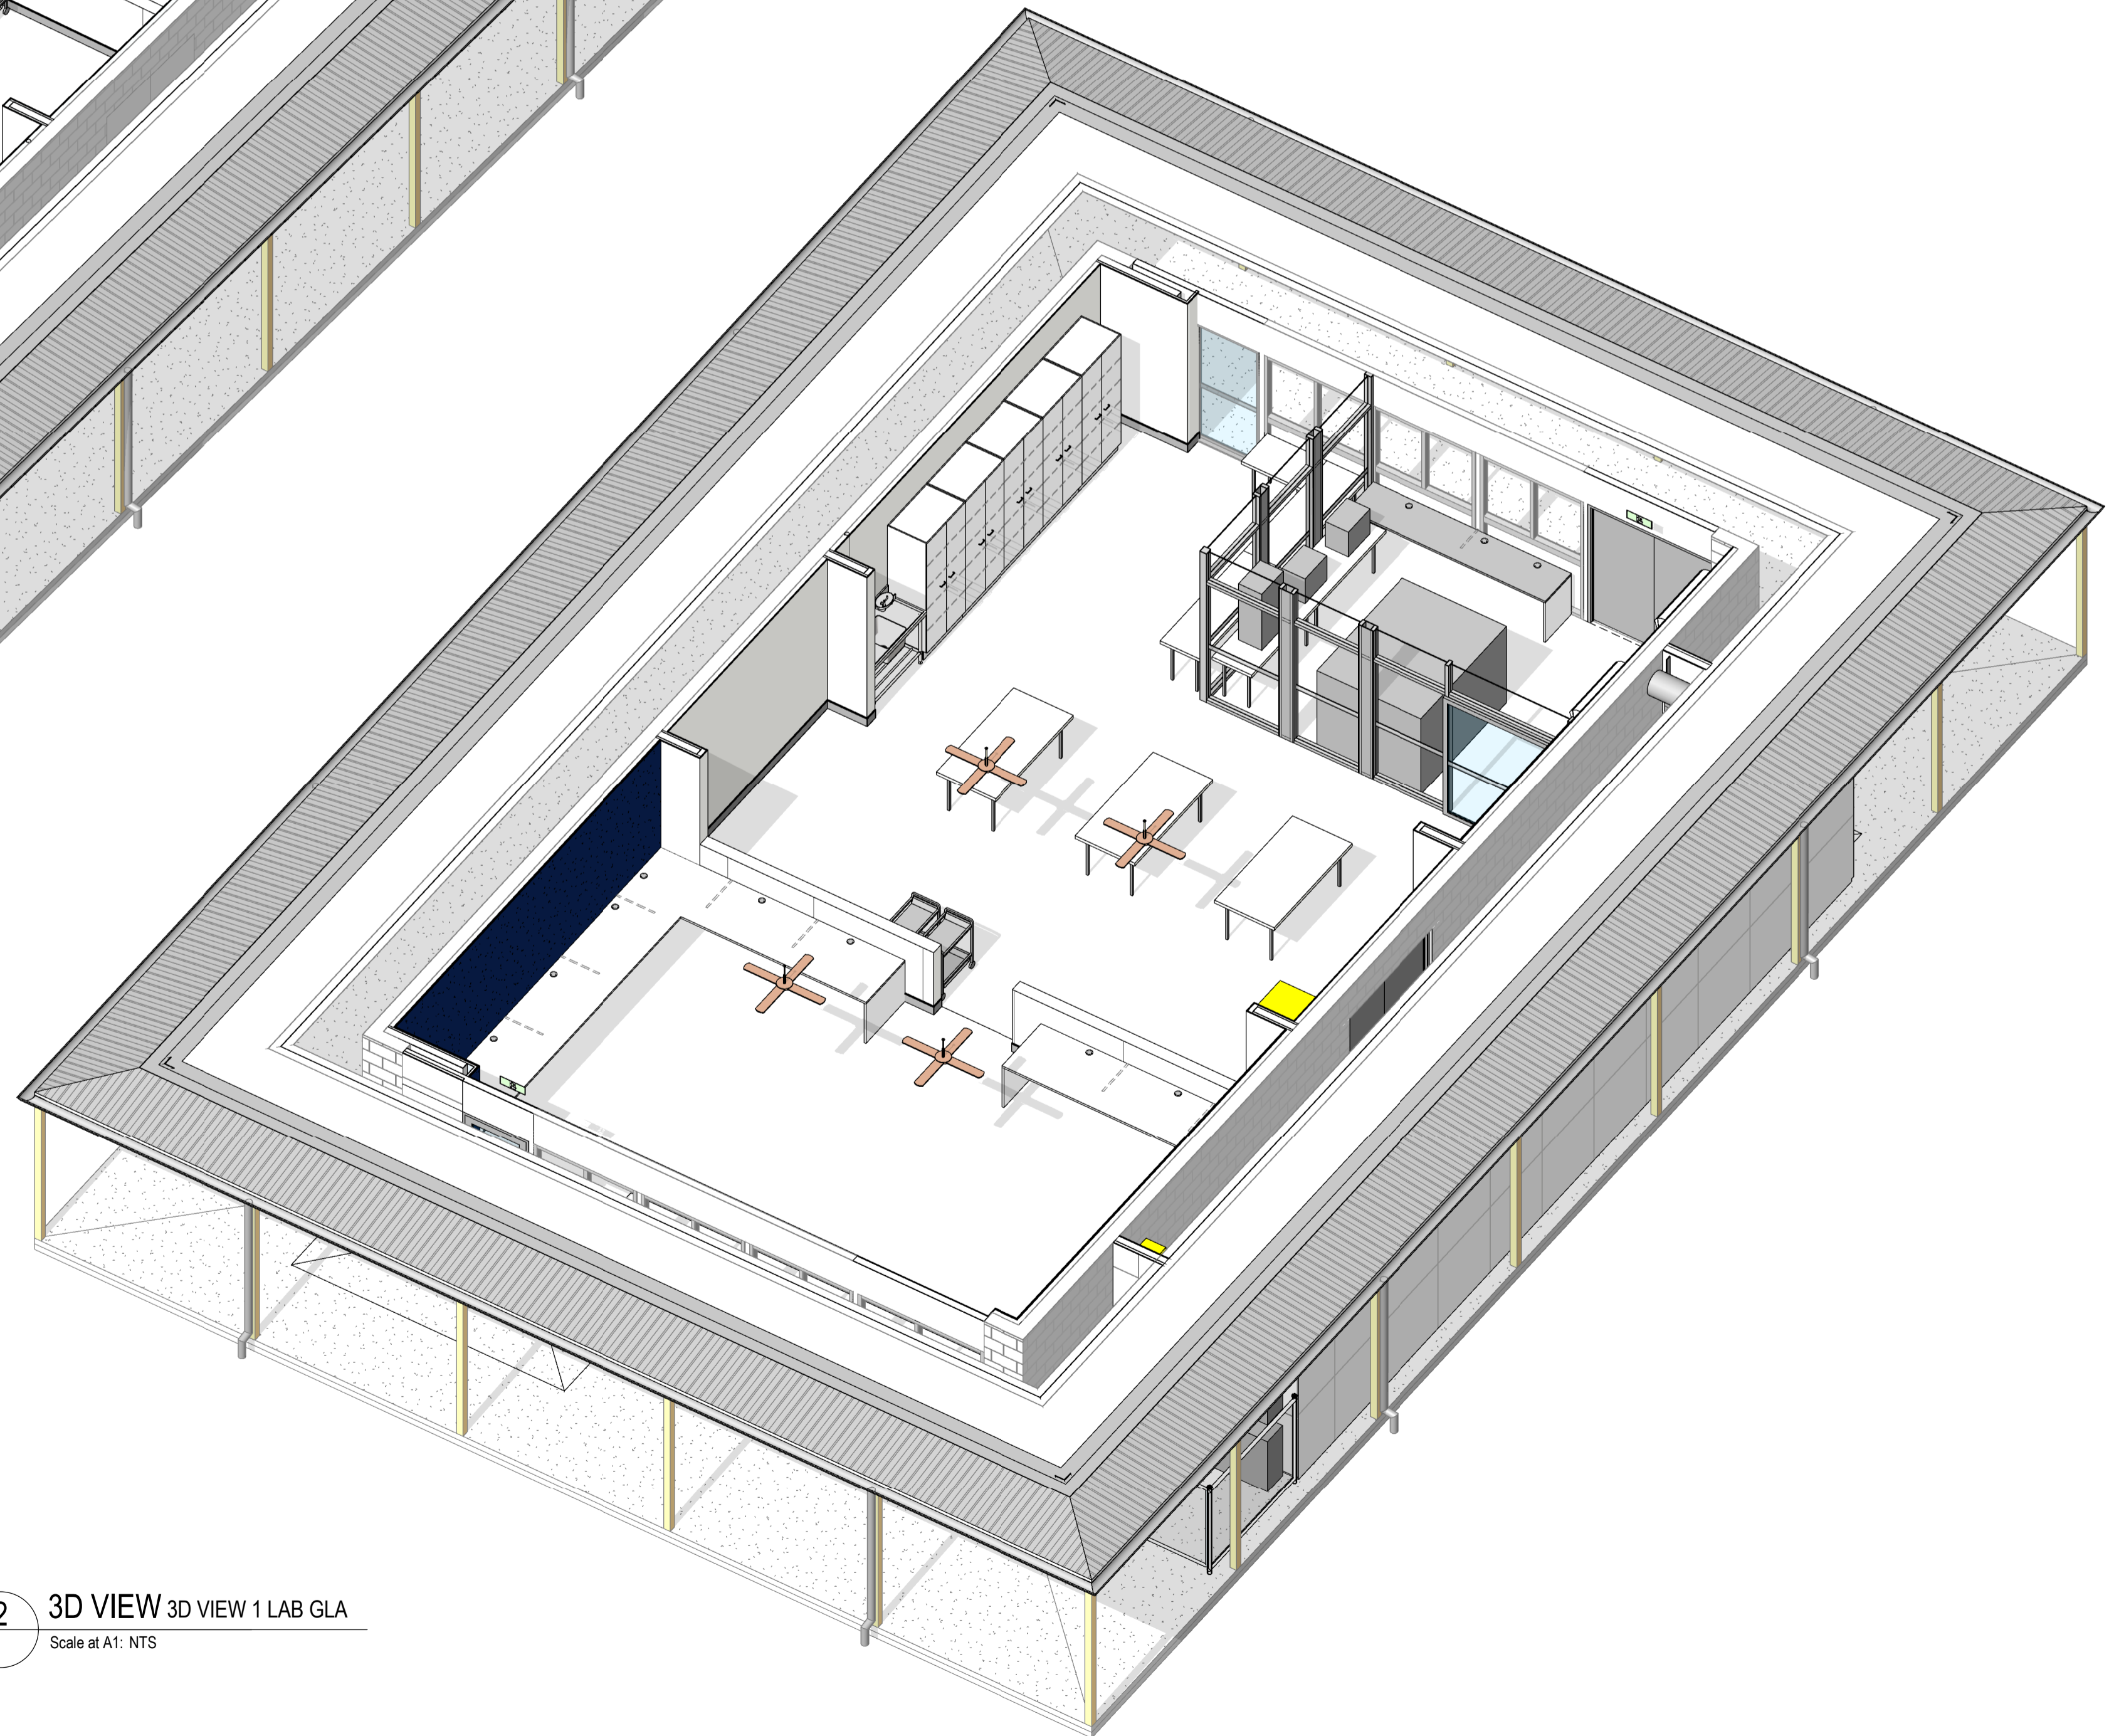

2 3D VIEW 3D VIEW 1 LAB GLA
Scale at A1: NTS

For Construction

Project
Caboolture Campus
LAB GLA Block Reconfiguration

For
St Michael's College
1-63 The Abbey Place,
Caboolture QLD 4510

Nominated Architect: SERGIO SARRI

Drawing Title
3D Views

Job Number	Scale at A1	Scale at A3
5658		
Drawing Number	Amendment	
A-CD-L90.01	1